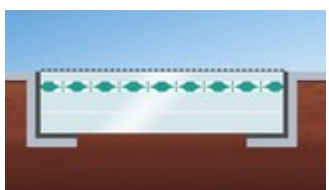

L x l (cm)	€ H.T.	L x l (cm)	€ H.T.
65 * 65	459	90 * 50	484
75 * 75	592	100 * 55	576
85 * 85	765	110 * 60	704

DivineGlass® Decor 'frame' :

Installation on a permeable and sensitive area : earth, or paving installed on sand or fine gravel.

Without edges

L x l (cm)	€ H.T.	L x l (cm)	€ H.T.
65 * 65	629	90 * 50	674
75 * 75	797	100 * 55	786
85 * 85	990	110 * 60	904

With edges (for neat finish)

L x l (cm)	€ H.T.	L x l (cm)	€ H.T.
65 * 65	679	90 * 50	719
75 * 75	837	100 * 55	856
85 * 85	1050	110 * 60	969