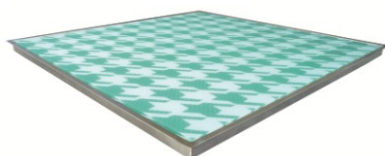

Public prices list 2017 (classic collection)

DivineGlass® Decor :

For non-permeable outdoor floorings : integration in pavement, tiling, resin, asphalt or any other floorings installed on a concrete slab.

L x l (cm)	€ H.T.	L x l (cm)	€ H.T.
65 * 65	459	90 * 50	484
75 * 75	592	100 * 55	576
85 * 85	765	110 * 60	704

DivineGlass® Decor 'frame' :

Installation on a permeable and sensitive area : earth, or paving installed on sand or fine gravel.

Without edges

L x l (cm)	€ H.T.	L x l (cm)	€ H.T.
65 * 65	629	90 * 50	674
75 * 75	797	100 * 55	786
85 * 85	990	110 * 60	904

With edges (for neat finish)

L x l (cm)	€ H.T.	L x l (cm)	€ H.T.
65 * 65	679	90 * 50	719
75 * 75	837	100 * 55	856
85 * 85	1050	110 * 60	969

DivineGlass® Decor Light :

Recessed decorative outdoor lighting to place in many kinds of flooring.

Without edges

L x l (cm)	€ H.T.	L x l (cm)	€ H.T.
65 * 65	789	90 * 50	839
75 * 75	972	100 * 55	981
85 * 85	1215	110 * 60	1129